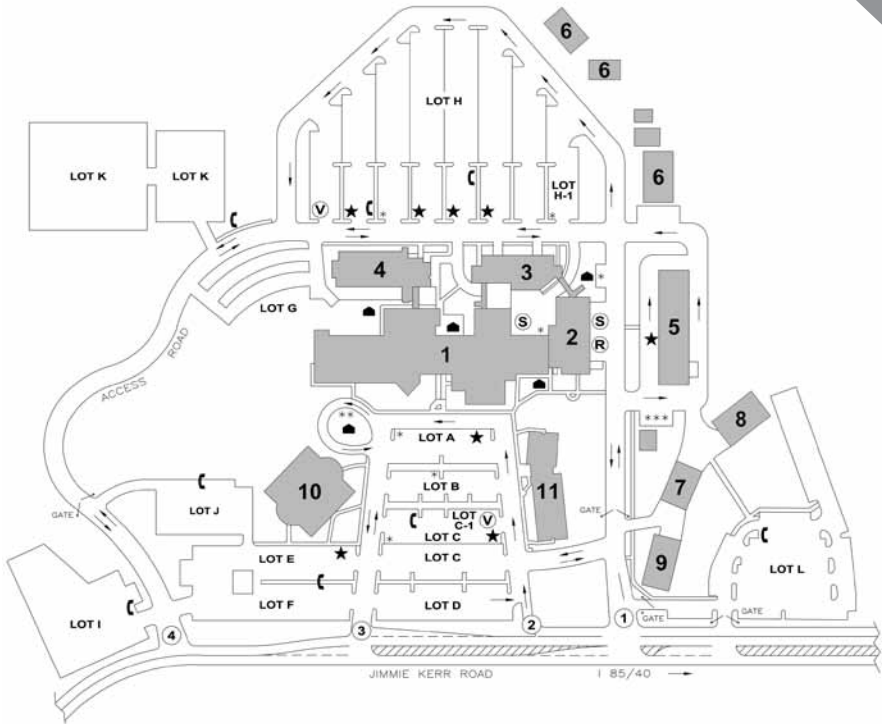

Campus Building/Parking Map

Map Key for Buildings/Parking Lots at the Carrington-Scott Campus

- 1 Main Building
- 2 A Building (A)
- 3 B Building (B)
- 4 Wallace W. Gee Building (G)
- 5 Horticulture, Welding, Automotive Shop (F)
- 6 Greenhouses
- 7 Grounds Building
- 8 Maintenance Building
- 9 Animal Care Building (C)
- 10 Powell Building (H)
Allied Health/Biotechnology
- 11 Literacy Building (L)
- * Reserved
- ** 15-Minute Zone (Child Care)
- *** College Owned/Under Repair Vehicles
- Smoking Areas (Gazebos)
- Emergency Phone

- Lot A Accessible
- Lot B Faculty/Staff
- Lot C-1 Faculty/Staff/Visitors
- Lots C, D Students
- Lots E, F Students
- Lot G Faculty/Staff
- Lot H-1 Faculty/Staff
- Lot H Students
- Lots I, J, L Students
- Lot K Gravel Lot—Students
- ★ Handicap Accessible
- (V) Visitor Parking
- (S) Service
- (R) Receiving/Shipping

Visitors may also park in Student Lots